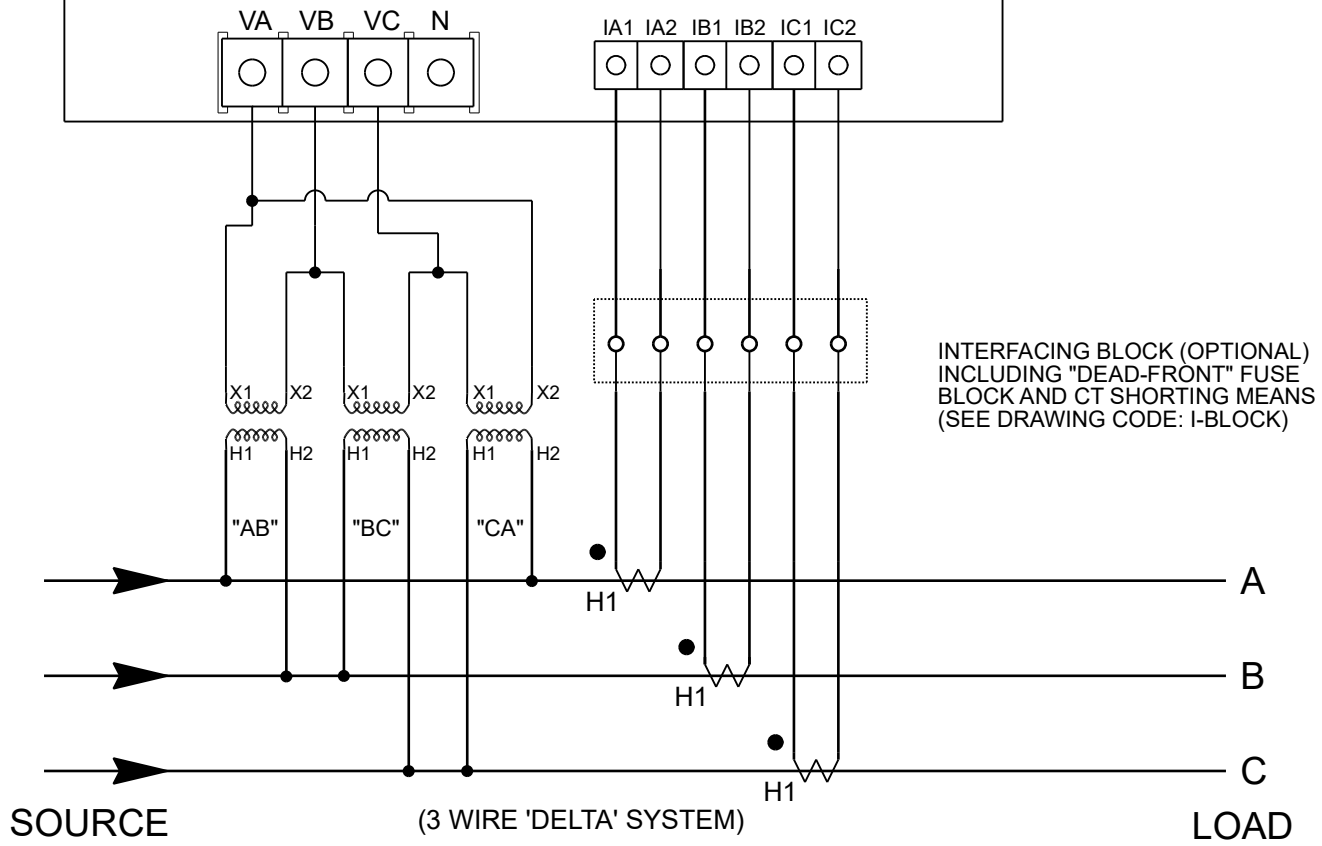

POWER METER

INTERFACING BLOCK (OPTIONAL)
INCLUDING "DEAD-FRONT" FUSE
BLOCK AND CT SHORTING MEANS
(SEE DRAWING CODE: I-BLOCK)

ELKOR Technologies Inc.

DRAWN: PCK	TITLE: Delta wiring using 3 PTs and 3 CTs	CODE:
CHECKED: CKK		
DATE: 2016/01/20	FILE: Delta with 3xPT and 3xCT.t4g	SHEET: 1 OF 1